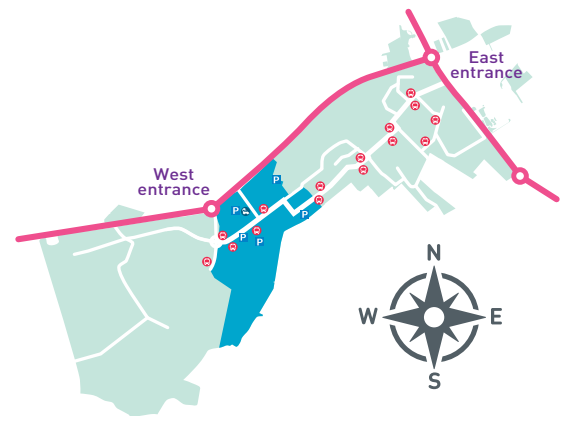

WEST PARK

BUILDING NAME A-Z	BUILDING MAP NO.
Burleigh Court (Imago Venues)	BU 15
David Collett Hall	DC 17
David Davies (Sir)	DAV 14
Frank Gibb (Sir)	RT 19
Frank Gibb (Sir) Laboratories	RL 22
Holywell Fitness Centre	10A
John Pickford	HH 21
Keith Green	KG 16
Loughborough University Stadium	10
Outside Teaching Area	
Pilkington Library	PIL 24
S Building	S 13
STEMLab	11A
Steve Backley National Throws Centre	10B
Stewart Miller	SM 12
West Park Teaching Hub	WPT 11
Wolfson Annex	TT 23
Wolfson	T/TW 18

KEY

- Information point
- Car park
- Students' Union
- Library
- Hotel
- Conference centre
- Sport facilities
- Theatre
- Under construction
- Café
- Dining room
- Shop
- Bar
- ATM machine
- Bus stop
- Charging point