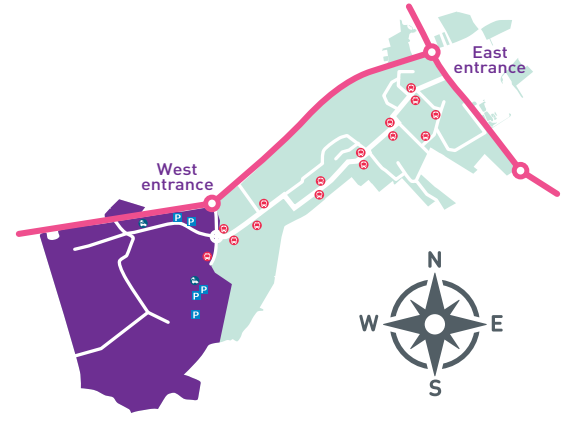

Approx. 16 minutes walk

Approx. 12 minutes walk

Approx. 6 minutes walk

West Park

Village Park

Central Park

East entrance

East Park

LUSEP

Holywell Wood

West entrance

SCIENCE AND ENTERPRISE PARK (LUSEP)

BUILDING NAME A-Z	BUILDING MAP NO.
Advanced Technology Innovation Centre	1A
Charnwood Wing	MBC 5
Garendon Wing	MBG 6
Holywell Building	HB 7
Holywell Park Conference Centre	SDR 8
Michael Pearson East	LP1 3
Michael Pearson West	LP2 2
National Centre for Combustion and Aerothermal Technology	9A
Rolls-Royce University Technology Centre	9
SportPark	4
Security point	i

OFF CAMPUS

The Link Hotel (Imago Venues)	H	1
-------------------------------	---	---

KEY

- i Information point
- UC Under construction
- P Car park
- ☕ Café
- SU Students' Union
- 🍴 Dining room
- L Library
- 🏠 Shop
- H Hotel
- 🍸 Bar
- C Conference centre
- 🏪 ATM machine
- 🏃 Sport facilities
- 🚌 Bus stop
- 🔌 Charging point
- 🎭 Theatre

0 50 100 METRES

WEST PARK

BUILDING NAME A-Z	BUILDING MAP NO.
Burleigh Court (Imago Venues)	BU 15
David Collett Hall	DC 17
David Davies (Sir)	DAV 14
Frank Gibb (Sir)	RT 19
Frank Gibb (Sir) Laboratories	RL 22
Holywell Fitness Centre	10A
John Pickford	HH 21
Keith Green	KG 16
Loughborough University Stadium	10
Outside Teaching Area	
Pilkington Library	PIL 24
S Building	S 13
STEMLab	11A
Steve Backley National Throws Centre	10B
Stewart Miller	SM 12
West Park Teaching Hub	WPT 11
Wolfson Annex	TT 23
Wolfson	T/TW 18