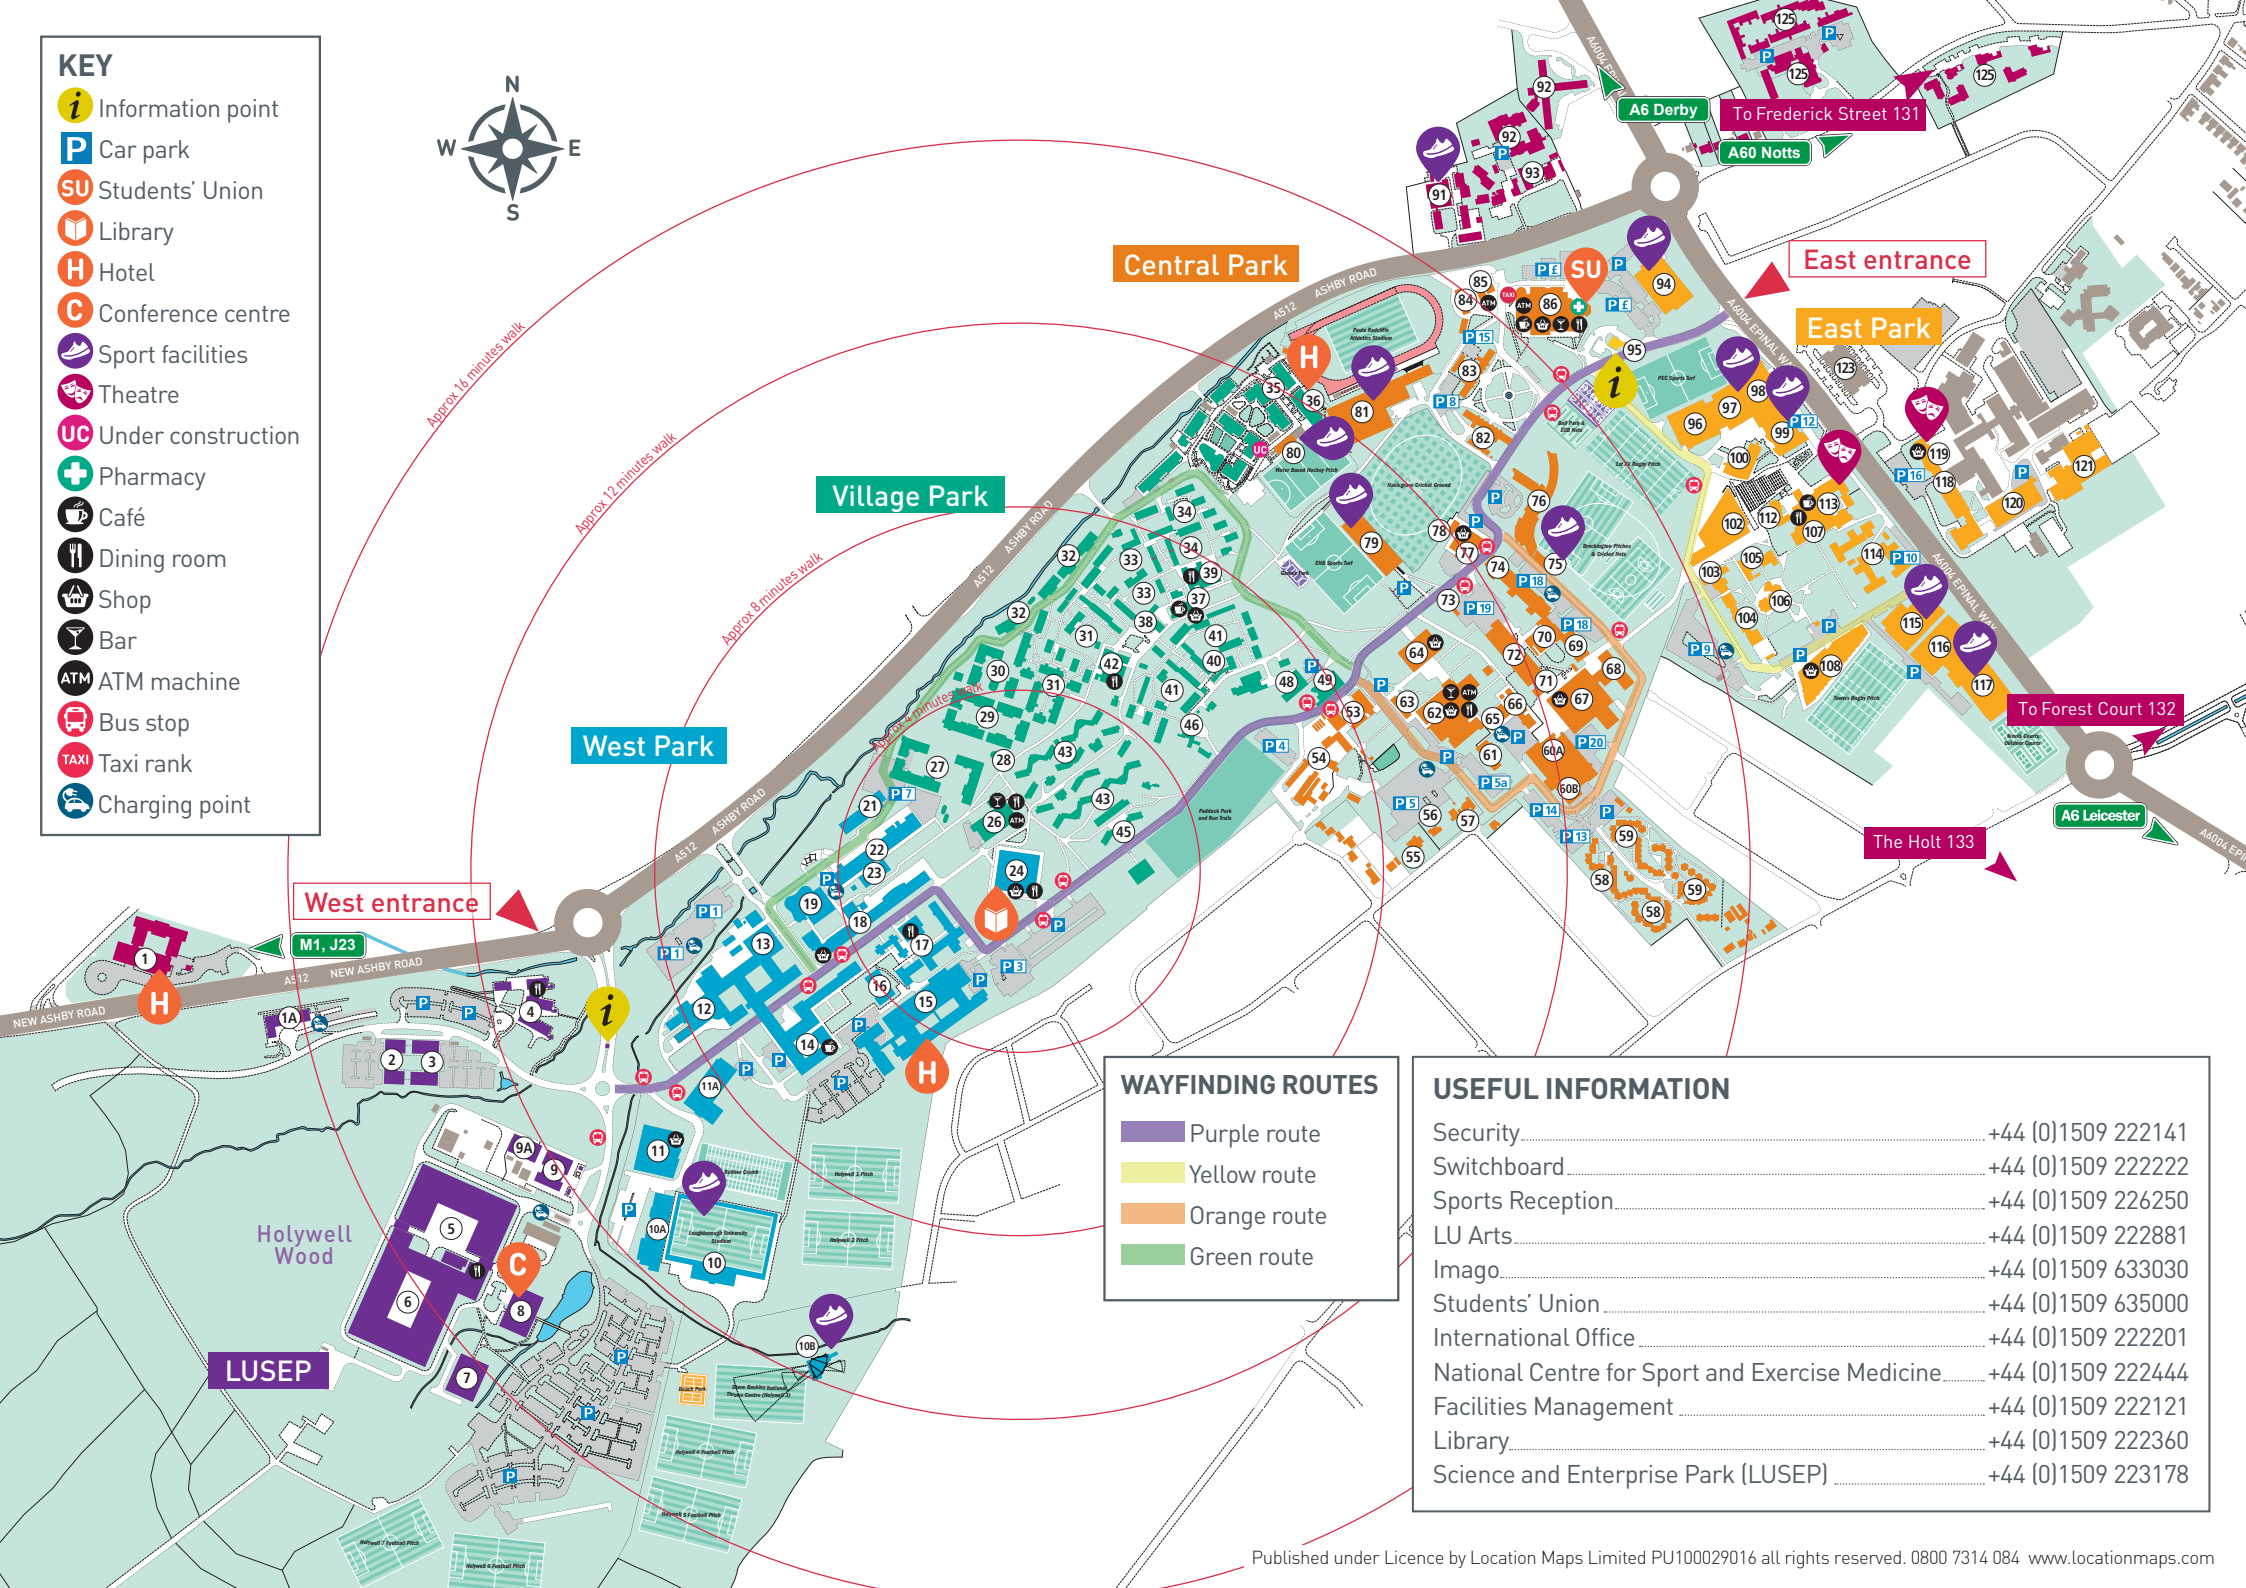

KEY

- Information point
- Car park
- Students' Union
- Library
- Hotel
- Conference centre
- Sport facilities
- Theatre
- Under construction
- Pharmacy
- Café
- Dining room
- Shop
- Bar
- ATM machine
- Bus stop
- Taxi rank
- Charging point

Approx. 16 minutes walk

Approx. 12 minutes walk

Approx. 6 minutes walk

West Park

Village Park

Central Park

East entrance

East Park

West entrance

To Forest Court 132

The Holt 133

WAYFINDING ROUTES

- Purple route
- Yellow route
- Orange route
- Green route

USEFUL INFORMATION

Security.....	+44 (0)1509 222141
Switchboard.....	+44 (0)1509 222222
Sports Reception.....	+44 (0)1509 226250
LU Arts.....	+44 (0)1509 222881
Imago.....	+44 (0)1509 633030
Students' Union.....	+44 (0)1509 635000
International Office.....	+44 (0)1509 222201
National Centre for Sport and Exercise Medicine.....	+44 (0)1509 222444
Facilities Management.....	+44 (0)1509 222121
Library.....	+44 (0)1509 222360
Science and Enterprise Park (LUSEP).....	+44 (0)1509 223178

LUSEP

Holywell Wood