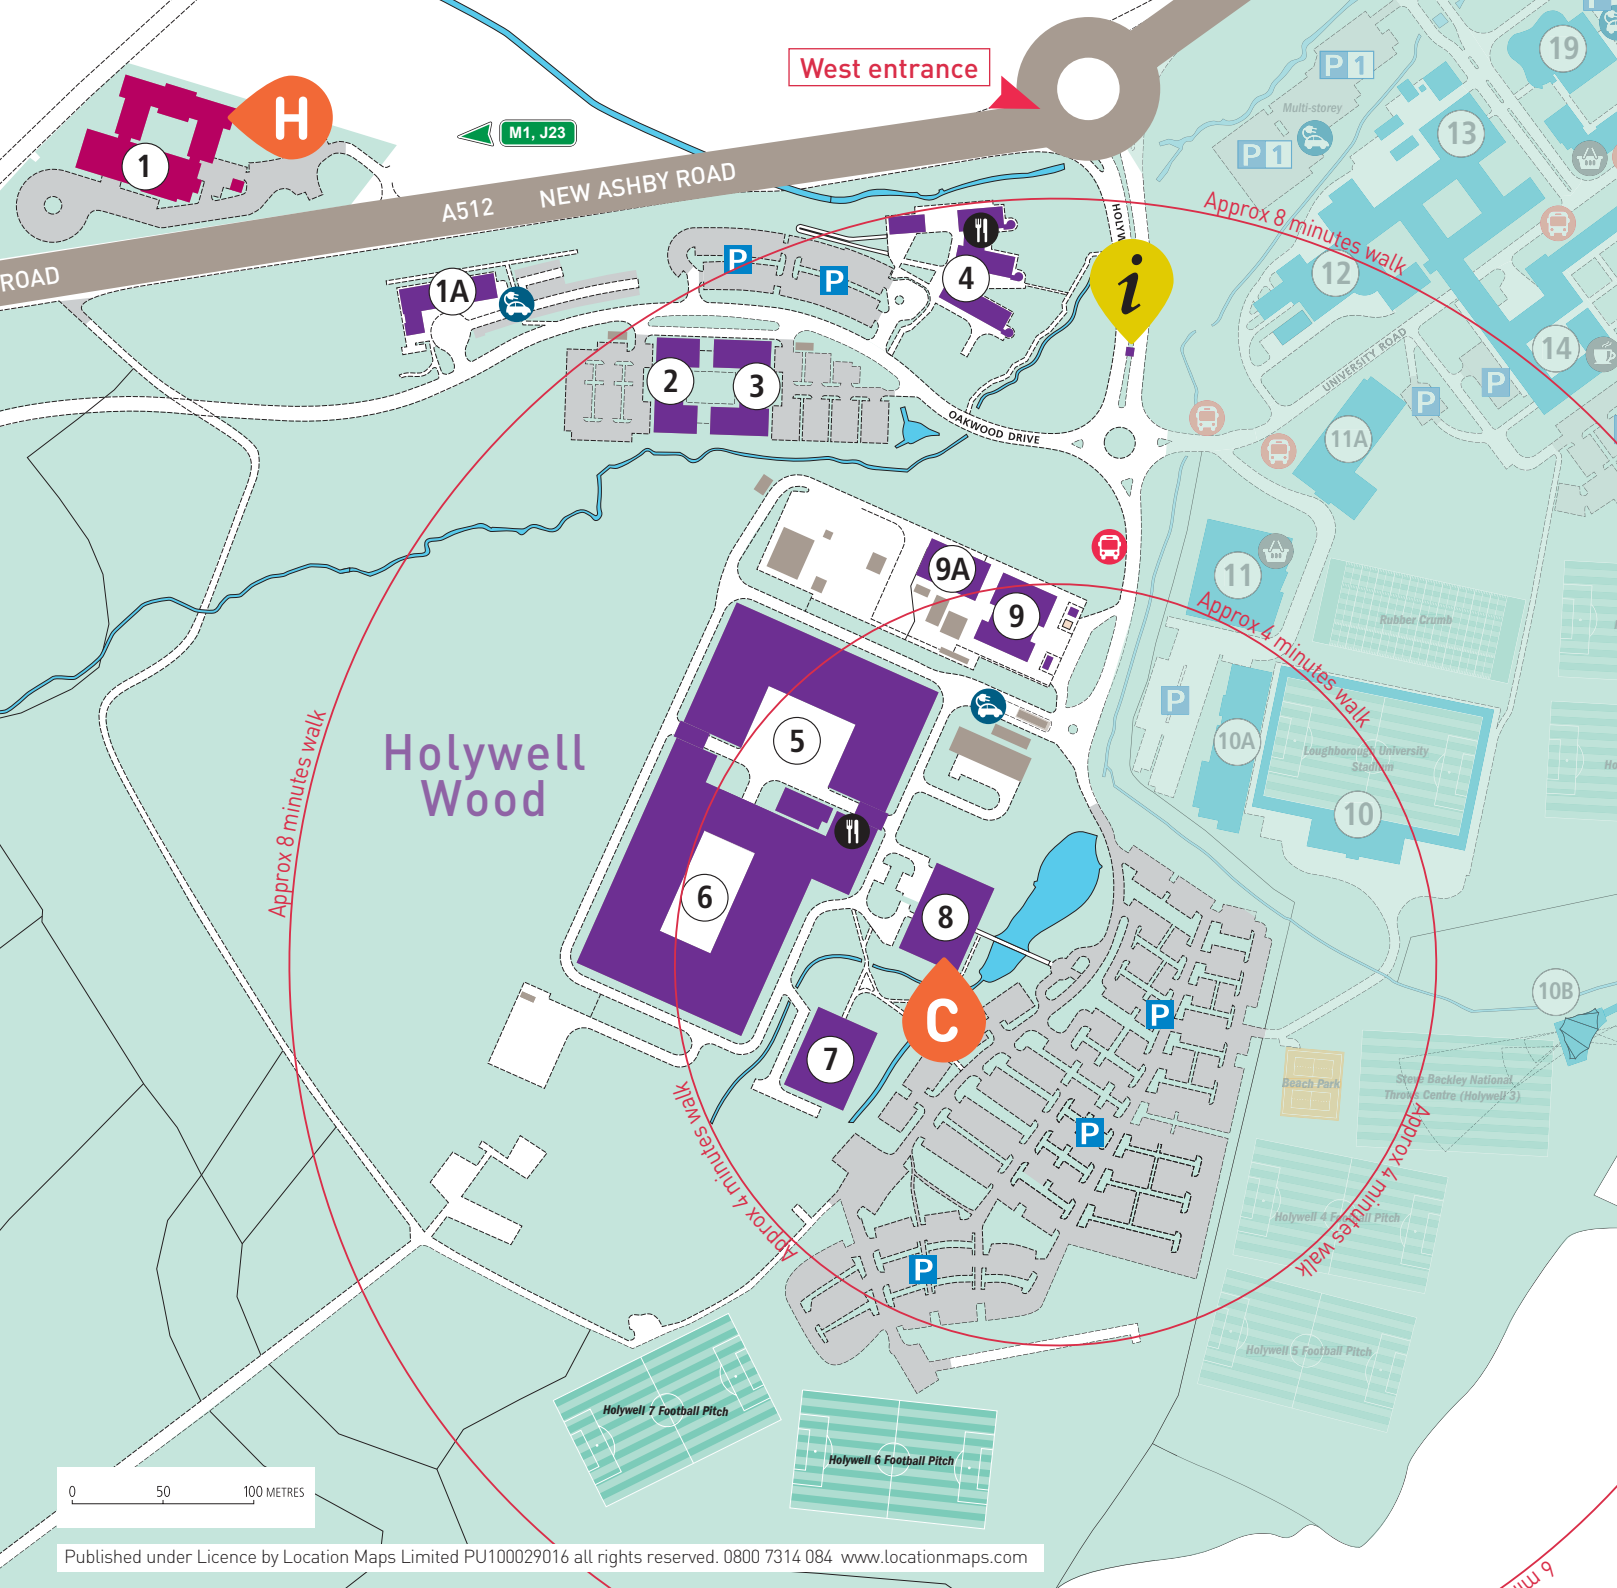

Approx. 16 minutes walk

Approx. 12 minutes walk

Approx. 6 minutes walk

West Park

Village Park

Central Park

East entrance

East Park

West entrance

To Forest Court 132

The Holt 133

WAYFINDING ROUTES

-  Purple route
-  Yellow route
-  Orange route
-  Green route

USEFUL INFORMATION

Security.....	+44 (0)1509 222141
Switchboard.....	+44 (0)1509 222222
Sports Reception.....	+44 (0)1509 226250
LU Arts.....	+44 (0)1509 222881
Imago.....	+44 (0)1509 633030
Students' Union.....	+44 (0)1509 635000
International Office.....	+44 (0)1509 222201
National Centre for Sport and Exercise Medicine.....	+44 (0)1509 222444
Facilities Management.....	+44 (0)1509 222121
Library.....	+44 (0)1509 222360
Science and Enterprise Park (LUSEP).....	+44 (0)1509 223178

LUSEP

Holywell Wood

West entrance

SCIENCE AND ENTERPRISE PARK (LUSEP)

BUILDING NAME A-Z	BUILDING MAP NO.
Advanced Technology Innovation Centre	1A
Charnwood Wing	MBC 5
Garendon Wing	MBG 6
Holywell Building	HB 7
Holywell Park Conference Centre	SDR 8
Michael Pearson East	LP1 3
Michael Pearson West	LP2 2
National Centre for Combustion and Aerothermal Technology	9A
Rolls-Royce University Technology Centre	9
SportPark	4
Security point	i

OFF CAMPUS

The Link Hotel (Imago Venues)	H	1
-------------------------------	---	---

KEY

- i Information point
- UC Under construction
- P Car park
- ☕ Café
- SU Students' Union
- 🍴 Dining room
- L Library
- 🏠 Shop
- H Hotel
- 🍸 Bar
- C Conference centre
- 🏪 ATM machine
- 🏃 Sport facilities
- 🚌 Bus stop
- 🔌 Charging point
- 🎭 Theatre