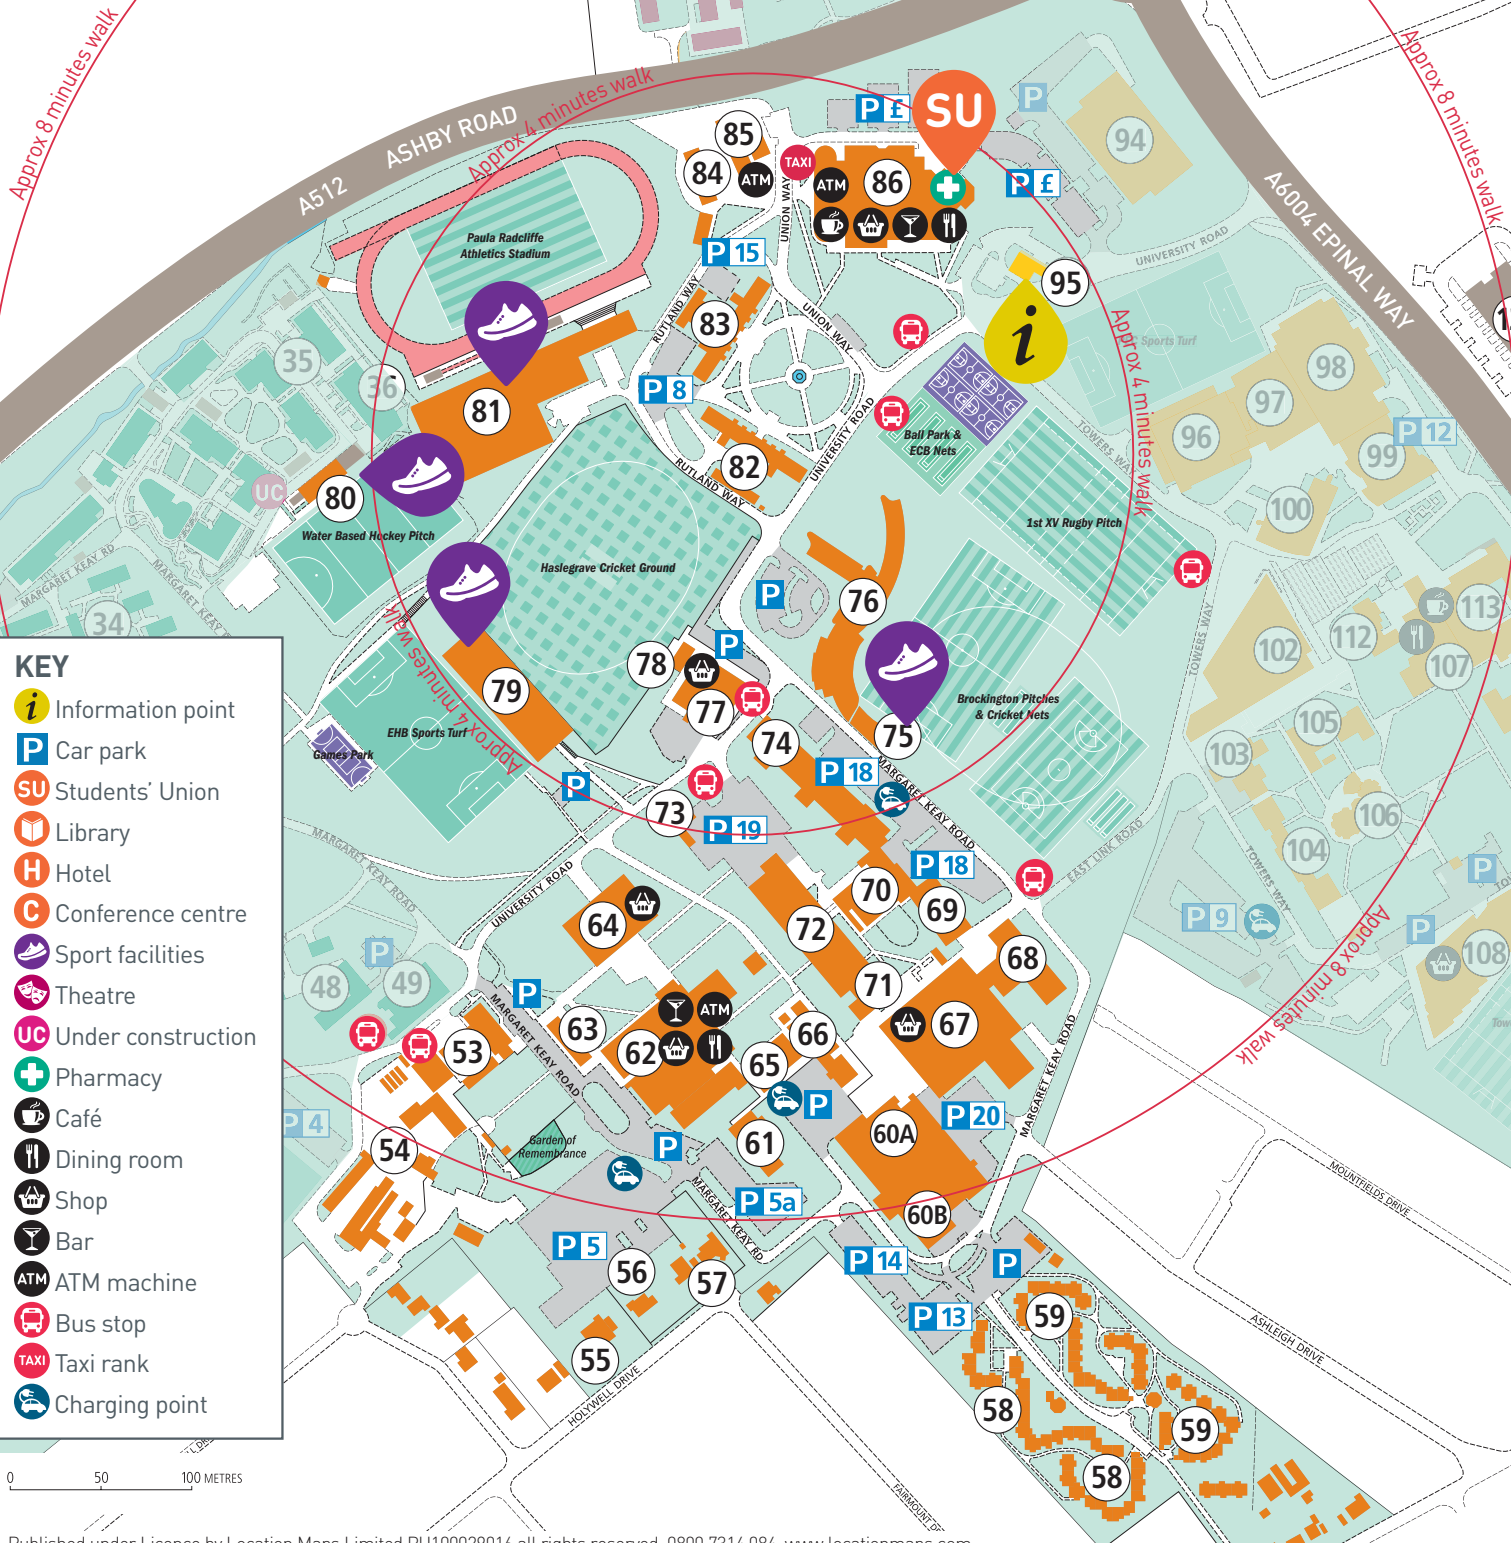

OFF CAMPUS

The Link Hotel (Imago Venues)	H	1
-------------------------------	---	---

KEY

- i Information point
- UC Under construction
- P Car park
- ☕ Café
- SU Students' Union
- 🍴 Dining room
- L Library
- 🏠 Shop
- H Hotel
- 🍸 Bar
- C Conference centre
- 🏪 ATM machine
- 🏃 Sport facilities
- 🚌 Bus stop
- 🔌 Charging point
- 🎭 Theatre

KEY

- Information point
- Car park
- Students' Union
- Library
- Hotel
- Conference centre
- Sport facilities
- Theatre
- Under construction
- Café
- Dining room
- Shop
- Bar
- ATM machine
- Bus stop
- Charging point

VILLAGE PARK

BUILDING NAME A-Z	BUILDING MAP NO.
Campus Services	RC 49
Student Accommodation Centre	
● Cayley Annex	35
● Cayley Hall	CA 34
Cayley Rutherford Dining Room	CR 39
Cycle shop	40
Elite Athlete Centre & Hotel	36
● Elvyn Richards	ER 29
● Faraday Hall	FA 41
Faraday Royce Dining Room	FR 42
● Hazlerigg-Rutland Hall	HR 30
Hub (The)	28
Imago Sales Office	46
● John Phillips Hall	JP 32
Medical Centre	MC 48
New Village residences	
● Purple Onion	PO 37
● Robert Bakewell Hall	RB 27
● Royce Hall	RO 31
● Rutherford Hall	RU 33
● Telford Hall	TE 43
University Lodge	45
Village Restaurant	ER 26
Whitworth	WH 38

KEY

- Information point
- Car park
- Students' Union
- Library
- Hotel
- Conference centre
- Sport facilities
- Theatre
- Under construction
- Pharmacy
- Café
- Dining room
- Shop
- Bar
- ATM machine
- Bus stop
- Taxi rank
- Charging point